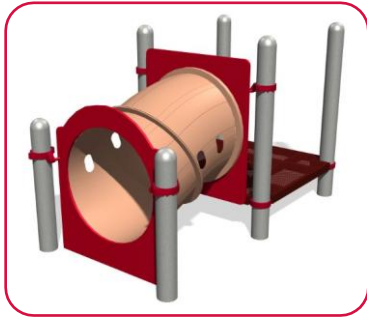

# Bayshore Park

Model Information

Grand Marais

January 12, 2012

**Double Swoosh™ Poly Slide**

**Gemini SlideWinder2™**

**Corner Climber™**

**Deck Link w/Steel Barriers**

**Loop Pole w/Permalene® Handholds**

**Manta Ray Climber®**

**Step Ladder w/Permalene® Handholds**

**Wiggle Ladder 90° Tri-Deck**

**Wave Horizontal Ladder**

# Bayshore Park

Model Information

Grand Marais

January 12, 2012

Offset Crawl Tunnel 16" Offset

Bubble Panel

Periscope Panel (Permalene®)

Pipe Barrier

Xylofun Panel™

Chinning/Turning Bar

Grab Bar

Gyro Twister™ Spinner

Handhold Leg Lift