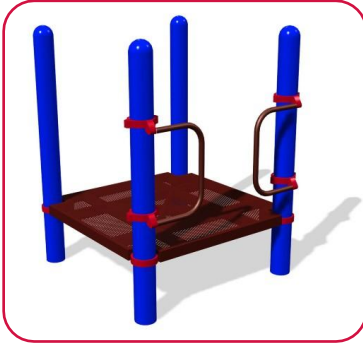

# Bayshore Park

Model Information

Grand Marais

January 12, 2012

**Double Swoosh™ Poly Slide**

**Gemini SlideWinder2™**

**Corner Climber™**

**Deck Link w/Steel Barriers**

**Loop Pole w/Permalene® Handholds**

**Manta Ray Climber®**

**Step Ladder w/Permalene® Handholds**

**Wiggle Ladder 90° Tri-Deck**

**Wave Horizontal Ladder**

Xylofun Panel™

Chinning/Turning Bar

Grab Bar

Gyro Twister™ Spinner

Handhold Leg Lift

# Bayshore Park

Model Information

Grand Marais

January 12, 2012

**Handloop Assembly**

**Saddle Spinner**

**Stand-Up Seesaw**

**SuperScoop**