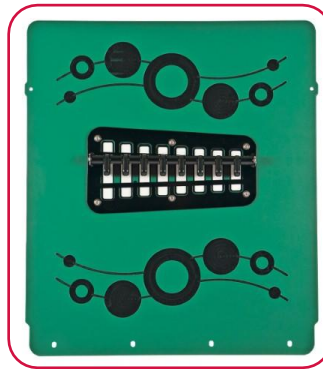

# Bayshore Park

Model Information

Grand Marais

January 12, 2012

Offset Crawl Tunnel 16" Offset

Bubble Panel

Periscope Panel (Permalene®)

Pipe Barrier

Xylofun Panel™

Chinning/Turning Bar

Grab Bar

Gyro Twister™ Spinner

Handhold Leg Lift