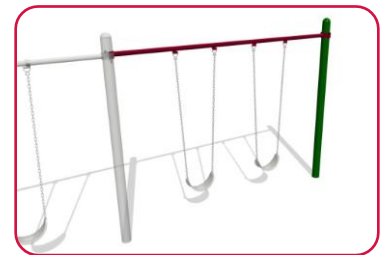

**Loop Pole w/Permalene® Handholds**

**Manta Ray Climber®**

**Step Ladder w/Permalene® Handholds**

**Wiggle Ladder 90° Tri-Deck**

**Wave Horizontal Ladder**

Xylofun Panel™

Chinning/Turning Bar

Grab Bar

Gyro Twister™ Spinner

Handhold Leg Lift

**SuperScoop, Accessible**

**Belt Seat w/Chains**

**Full Bucket Seat w/Chains**

**Single Post Swing Frame**

**Single Post Swing Frame Additional Bay**

# Bayshore Park

Model Information

Grand Marais

January 12, 2012

Galvanized Stake (30")

TuffTimbers™

TuffTimbers™ Access Wedge

Better playgrounds.  
Better world.™  
playlsi.com